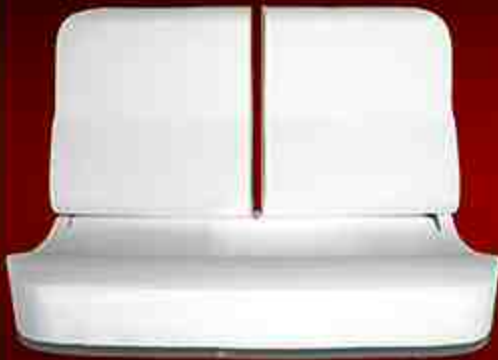

Split Back Bench

	(each)
38"	$610
40"	$615
• 42"	$625
44"	$650
46"	$655
48"	$665
50"	$695
52"	$705
54"	$710
56"	$730
58"	$750
60"	$770